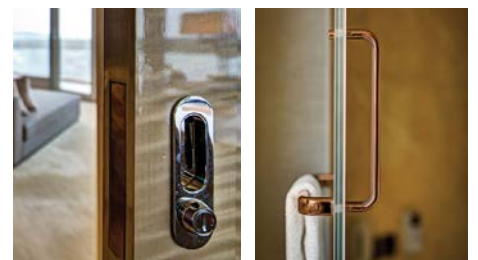

The main products:

- > Door closer
- > Door lock
- > Bathroom glass hinge
- > Trolley hanger
- > 3D hinges

The Choice of Sheraton Huzhou Hot Spring Resort

Häfele supplied door hardware and bathroom fittings to the hotel, including door locks, door closers, handles, bathroom accessories, shower hinges and etc. Häfele hardware brings safety and comfort to the luxury facilities.

The bathrooms use Häfele towel bars, towel racks, paper holders, glass door hinges and so on.

Häfele also supplied door locks and other handles as well as the sliding door hardware. Other Häfele products like concealed hinges, flush bolts, and door closers are widely used in the hidden areas of the hotel.