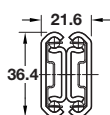

# 3630

- Two-way travel
- Load rating up to 45kg
- 100% extension
- 21.6mm slide thickness
- Hold-in (at centre)

3630	mm						kg	
	SL	S	TR	TRx2	A	B	W	L
DZ3630-0040	400	378	432	864	144	-	2.08	40
DZ3630-0050	500	478	532	1064	144	-	2.62	45
DZ3630-0060	600	578	632	1264	144	-	3.14	45
DZ3630-0070	700	678	732	1464	176	339	3.70	40

**Notes:**

- Fixing recommendation: 4mm wood screw