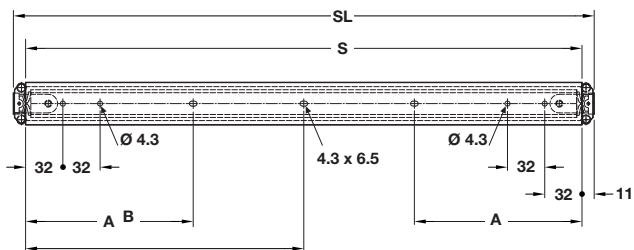

# 3630

- Two-way travel
- Load rating up to 45kg
- 100% extension
- 21.6mm slide thickness
- Hold-in (at centre)

3630	mm						kg	
	SL	S	TR	TRx2	A	B	W	L
DZ3630-0040	400	378	432	864	144	-	2.08	40
DZ3630-0050	500	478	532	1064	144	-	2.62	45
DZ3630-0060	600	578	632	1264	144	-	3.14	45
DZ3630-0070	700	678	732	1464	176	339	3.70	40

**Notes:**

- Fixing recommendation: 4mm wood screw