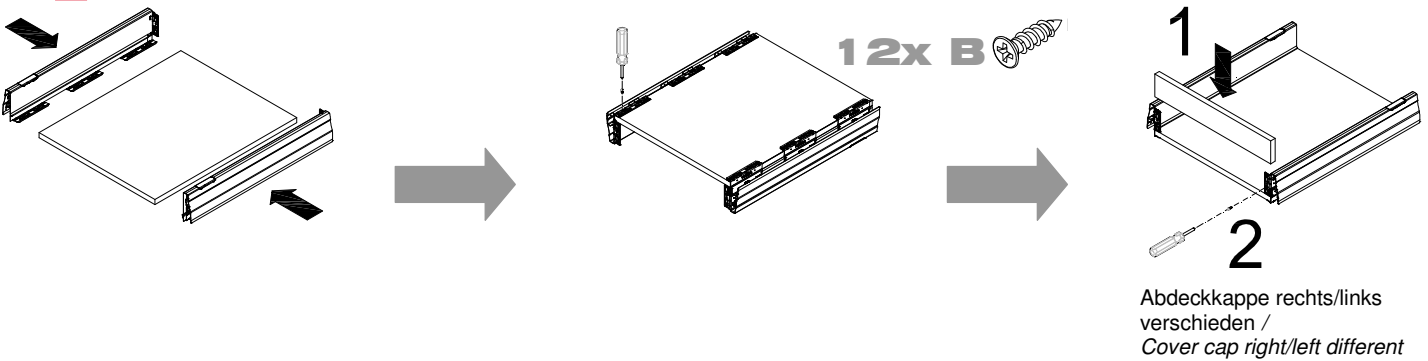

Option / Option:

Montageanleitung / Mounting Instruction:

1 Montage Zarge und Blende /
 Mounting drawer and rear panel

2 Demontage / Verstellung Blende /
 Dismounting / Front panel

3 Halteclip für Innenschubkasten /
 Retaining clip for internal drawer

4

Schubkasten mit Reling /
 Drawer with gallery rail

5

Innenschubkasten /
 Internal drawer

Innenschubkasten H 92 /
 Internal drawer H 92

Innenschubkasten H 190 /
 Internal drawer H 190

6

 Zargenerhöhung /
 Zargen increase