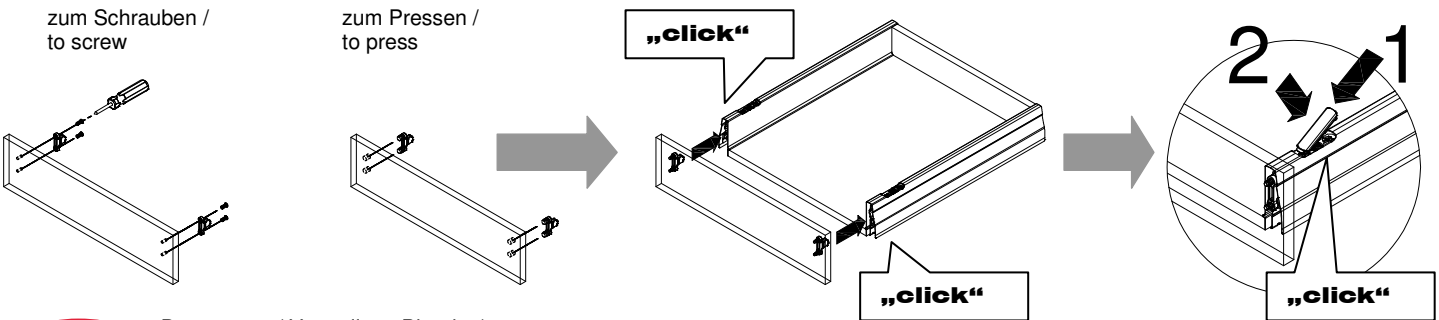

Option / Option:

Montageanleitung / Mounting Instruction:

1 Montage Zarge und Blende /
 Mounting drawer and rear panel

2 Demontage / Verstellung Blende /
 Dismounting / Front panel

3 Halteclip für Innenschubkasten /
 Retaining clip for internal drawer

4

Schubkasten mit Reling /
 Drawer with gallery rail

5

Innenschubkasten /
 Internal drawer

Innenschubkasten H 92 /
 Internal drawer H 92

Innenschubkasten H 190 /
 Internal drawer H 190

6

 Zargenerhöhung /
 Zargen increase