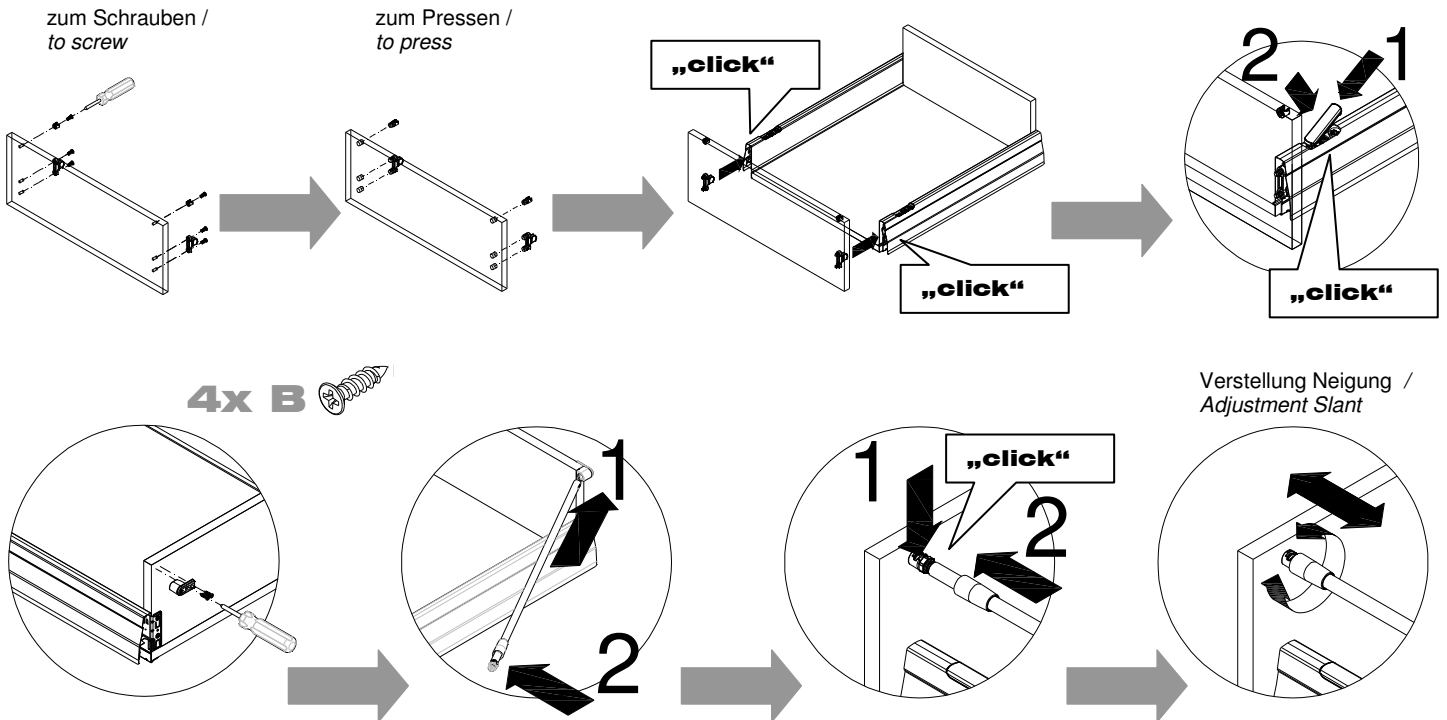

Option / Option:

Montageanleitung / Mounting Instruction:

1 Montage Zarge und Blende /
 Mounting drawer and rear panel

2 Demontage / Verstellung Blende /
 Dismounting / Front panel

3 Halteclip für Innenschubkasten /
 Retaining clip for internal drawer

4

Schubkasten mit Reling /
 Drawer with gallery rail

5

Innenschubkasten /
 Internal drawer

Innenschubkasten H 92 /
 Internal drawer H 92

Innenschubkasten H 190 /
 Internal drawer H 190

6

 Zargenerhöhung /
 Zargen increase